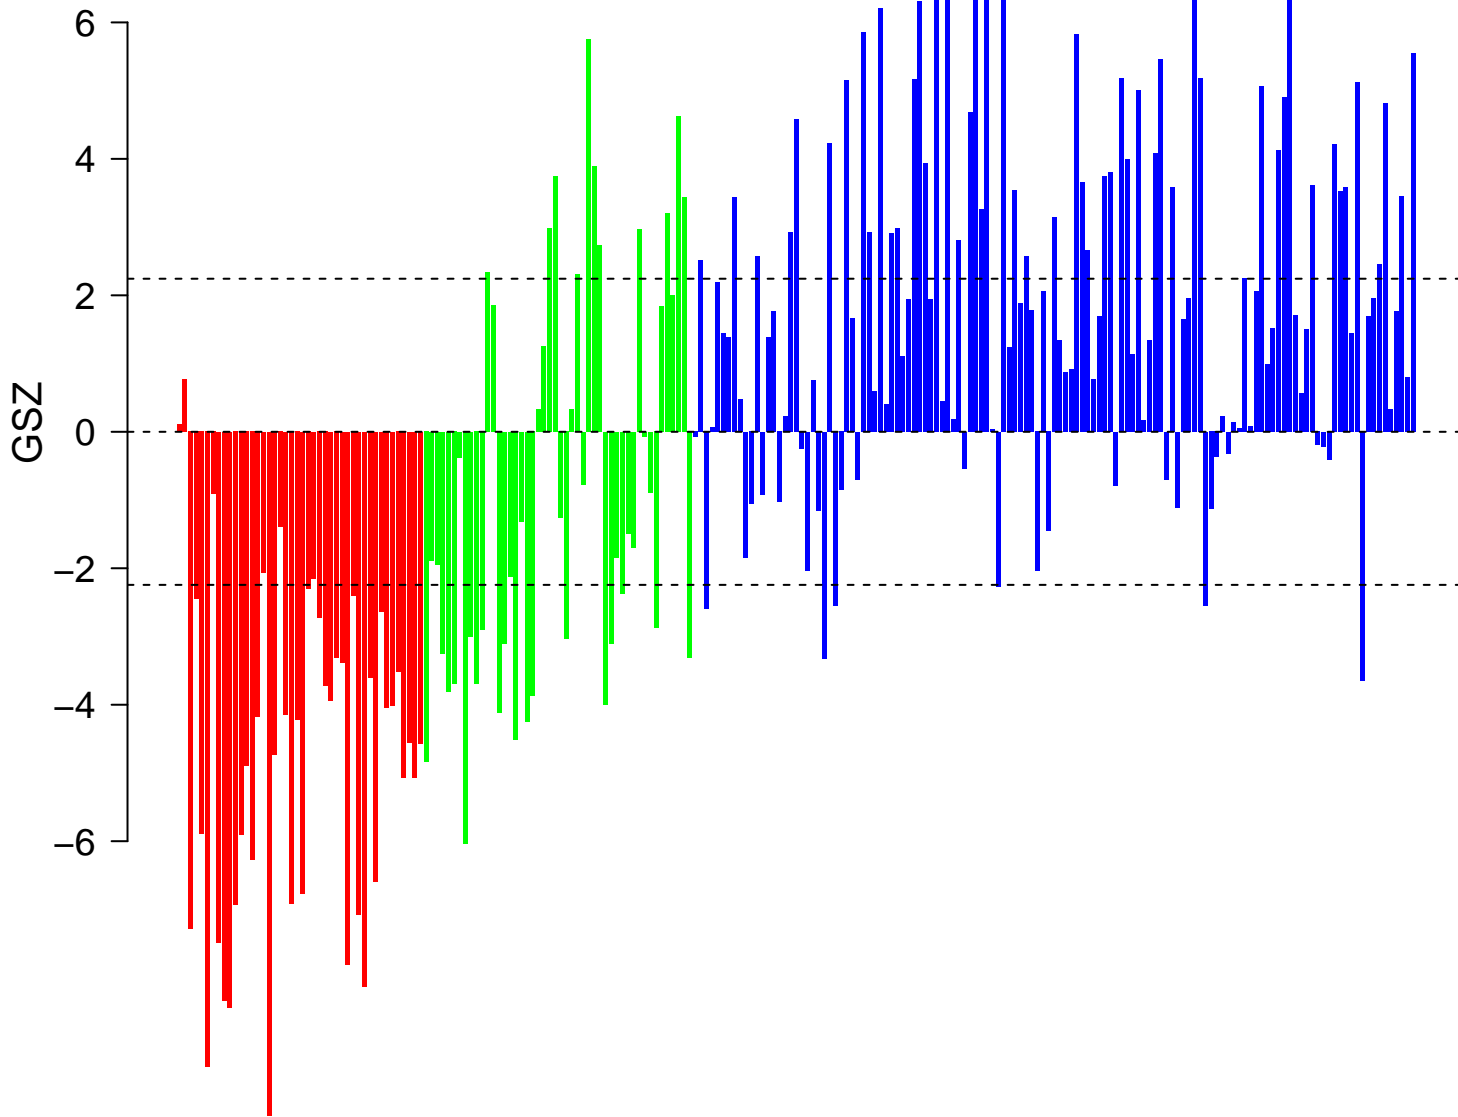

# JOHNSTONE\_PARVB\_TARGETS\_2\_UP

■ on  
■ -  
□ off